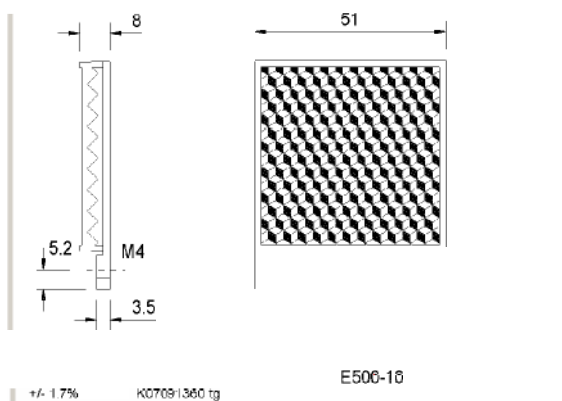

Typ: **E500-10**
Retro Reflector
~ 51 x 61 mm, for M4, PMMA/ABS