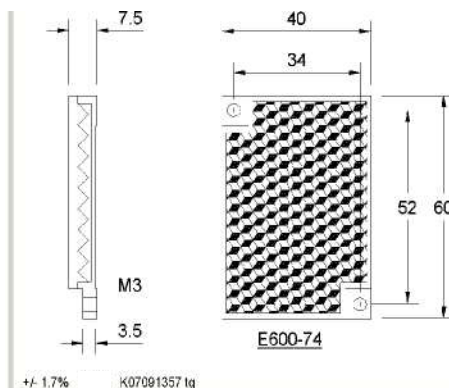

Typ: **E600-74**
Retro Reflector
~ 40 x 60 mm, for M3, PMMA/ABS